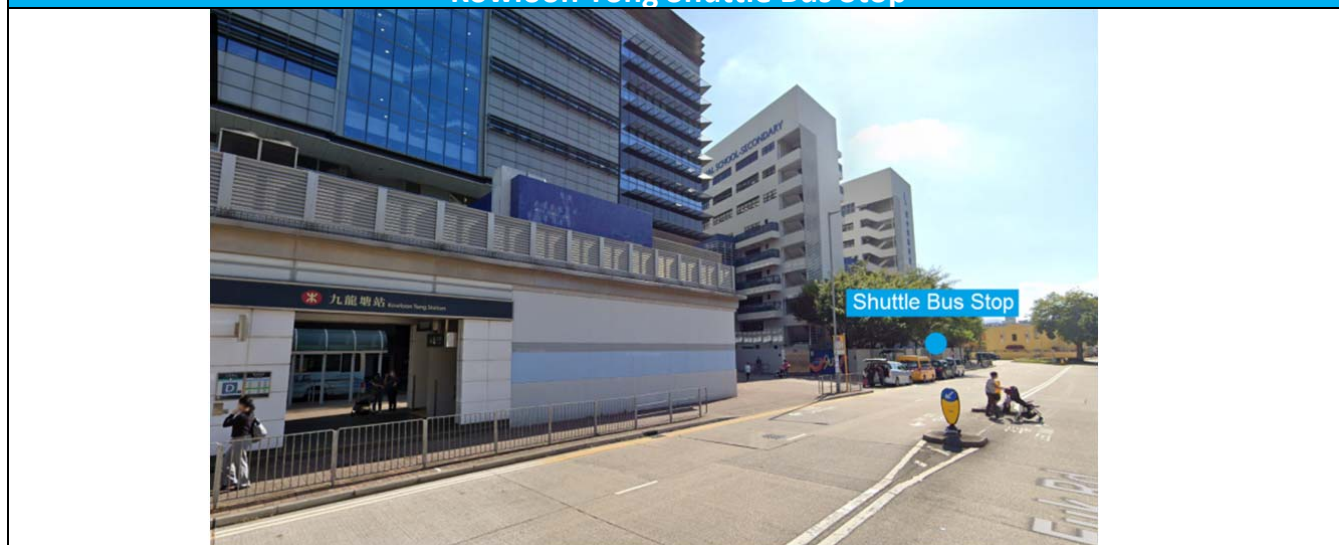

Kowloon Tong Shuttle Bus Stop

Remarks 註： Shuttle bus service is subjected to change. Please read the remarks on the other page.
穿梭巴士服務或有調動，請參閱後頁之告示。