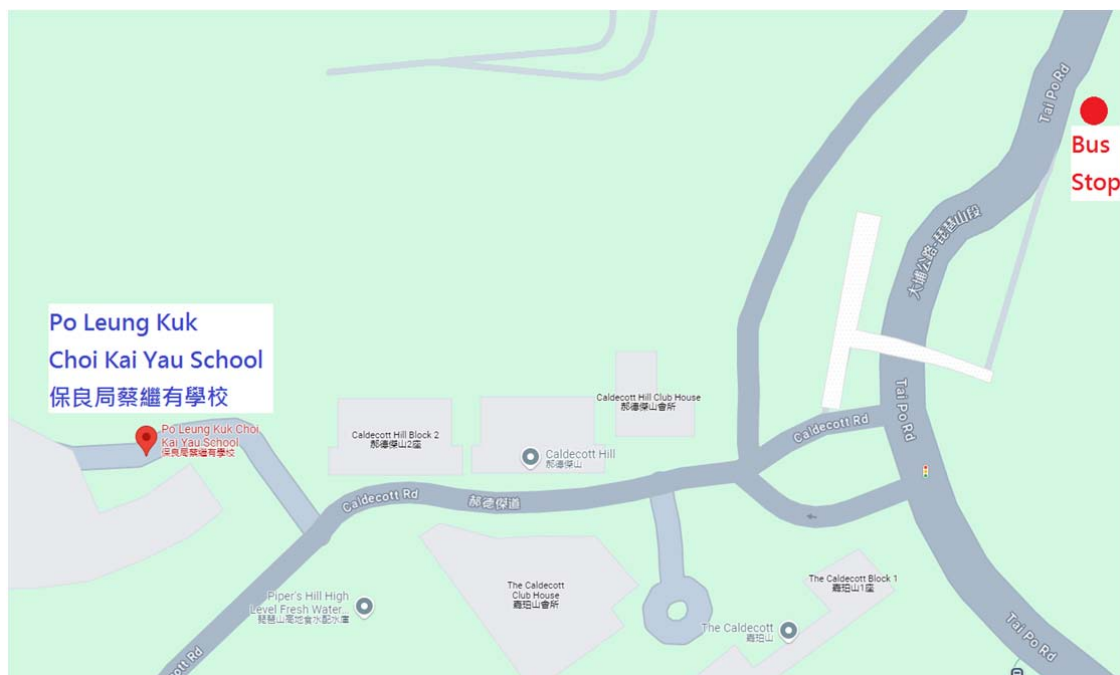

1. Visitors are strongly recommended to use the shuttle bus service and KMB Bus (No.81 & 72).
參加者須盡量使用穿梭巴服務或乘坐九巴（81 及 72 號）。
2. The shuttle bus schedule is subject to change due to traffic conditions. No further notification will be given.
服務時間只供參考，或因交通情況而有所延誤，恕不另行通知。
3. The school will not provide any parking space.
學校不會提供泊車位。
4. To cope with thousands of visitors, the school strongly appeals visitors not to drive and wait on Caldecott Road.
由於當天人數眾多，強烈要求所有人士避免駛入郝德傑道及停車等候。
5. Illegal parking is prohibited.
嚴禁違例泊車。

Po Leung Kuk
Choi Kai Yau School
保良局蔡繼有學校

Open Day

15th Mar

Shuttle Bus to Kowloon Tong / Prince Edward 穿梭巴往九龍塘 / 太子

Po Leung Kuk
Choi Kai Yau School
保良局蔡繼有學校

Open Day 15th Mar

Shuttle Bus to Tai Wai 穿梭巴往大圍